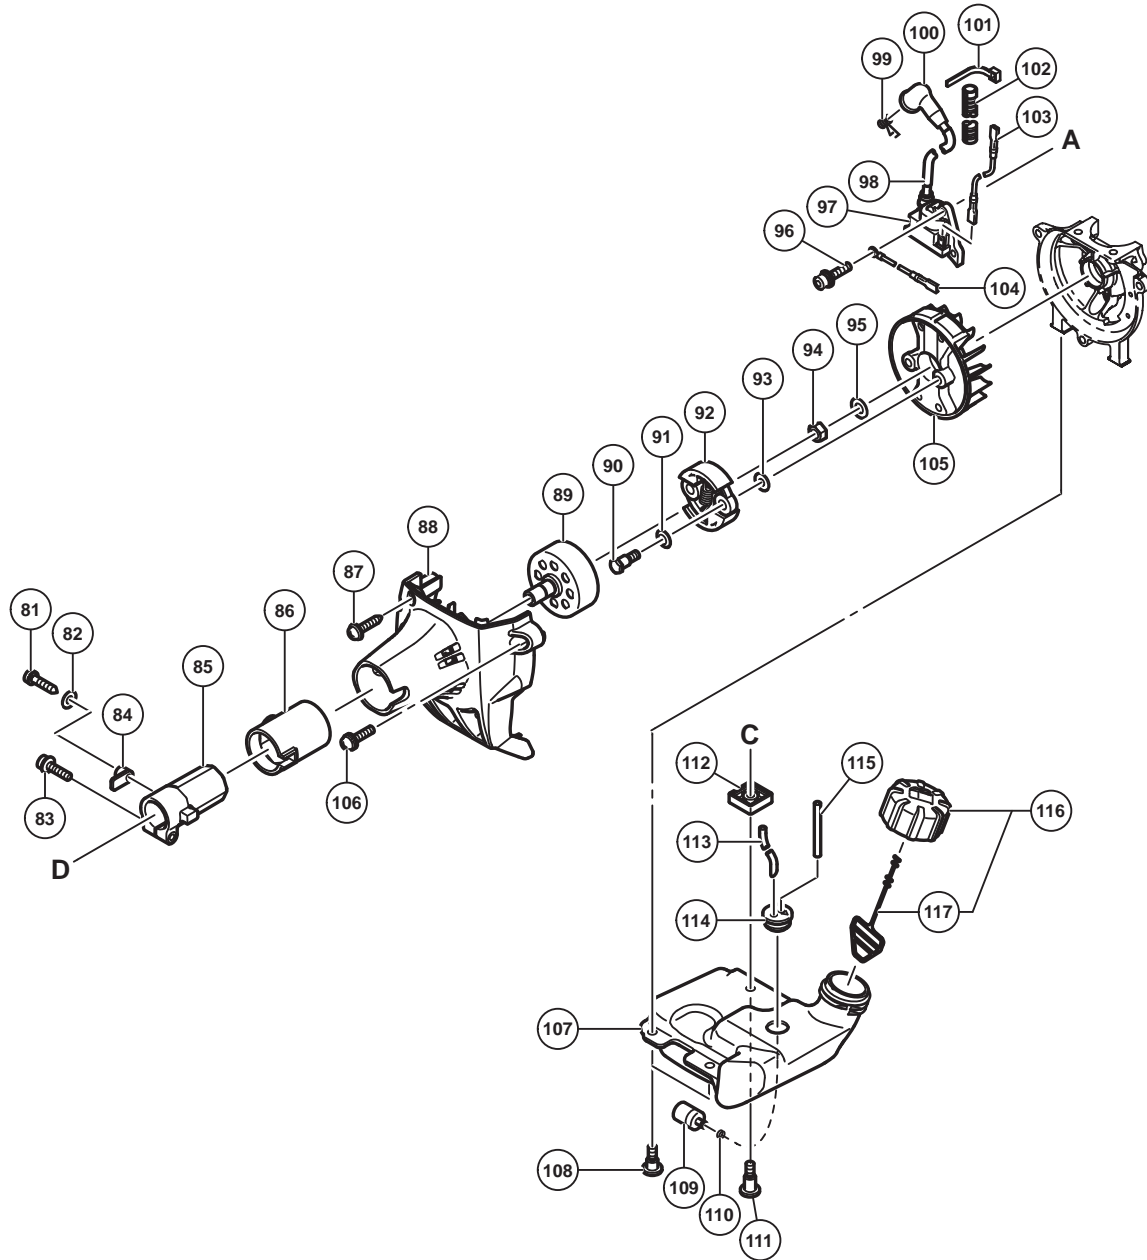

ENGINE TOOL PARTS LIST

GRASS TRIMMER / BRUSH CUTTER 2016-4-29
Model CG 24ECMP (E1)

PARTS

CG 24ECMP

ITEM NO.	CODE NO.	DESCRIPTION	NO. USED	REMARKS
1	6600546	CYLINDER COVER	1	
2	6600918	SEAL LOCK HEX. SOCKET HD. BOLT M4	5	
3		IDENTIFICATION LABEL	1	
4	6600518	SEAL LOCK HEX. SOCKET HD. BOLT M6 X 16	2	
5	6600908	MUFFLER	1	
6	6600517	HEAT PROTECTION PANEL	1	
7	6601339	HEX. SOCKET HD. BOLT (W/SP.WASHER) M5 X 22	7	
8	6600902	CYLINDER N24	1	
9	6600542	IGNITION PLUG (TORCH L7RTC)	1	
10	6600524	INTAKE PACKING	1	
11	6600533	CARBURETOR INSULATOR (ECM)	1	
12	6600910	SPRING WASHER D6	2	
13	6601358	SEAL LOCK HEX. SOCKET HD. BOLT M6 X 27	2	
14	6600534	CARBURETOR PACKING (ECM)	1	
15	6600535	CARBURETOR ASS'Y WT-1147	1	INCLUD.16-27
16	6601350	PUMP BODY	1	
17	6690766	IDLE ADJUST SPRING	1	
18	6690736	IDLE ADJUST SCREW	1	
19	6685220	DIAPHRAGM PACKING-METERING	1	
20	6684690	METERING DIAPHRAGM	1	
21	6685222	DIAPHRAGM COVER-METERING	1	
22	6685223	SET SCREW	2	
23	6685210	SCREW	1	
24	6685212	PUMP GASKET	1	
25	6685213	PUMP DIAPHRAGM	1	
26	6601352	BRACKET	1	
27	6601351	SCREW M3	2	
28	6600537	STOPPER SLIDER	1	
29	6600915	SET SCREW M3	1	
30	6600914	RETURN SPRING	1	
31	949567	LOCK NUT M6 (10 PCS.)	1	
32	6601329	FUEL PIPE (PINK)	1	
33	6601340	COLLAR M5	1	
34	6601342	CHOKE VALVE	1	
35	334242	WAVE WASHER 8	1	
36	6600913	SPIT BACK SHIELD	1	
37	6694914	SCREW M5 X 55	2	
38	6600532	SPECIAL SCREW M5	1	
39	6600912	AIR CLEANER BASE ASS'Y	1	INCLUD.33,34,40
40	6685139	PRIMING PUMP COMP.	1	
41	6600529	AIR CLEANER ELEMENT	1	
42	6600531	AIR CLEANER COVER	1	
43	6600541	MUFFLER TANK PARTITION	1	
44	6698700	GLASS WASHER	2	
45	6600510	CYLINDER PACKING	1	
46	6698404	PISTON RING	2	
47	6600904	PISTON (M)	1	
48	6684590	CIR CLIP	2	
49	6601343	WOODRUFF KEY 3 X 13 X 4.5	1	
50	6601344	PISTON PIN	1	