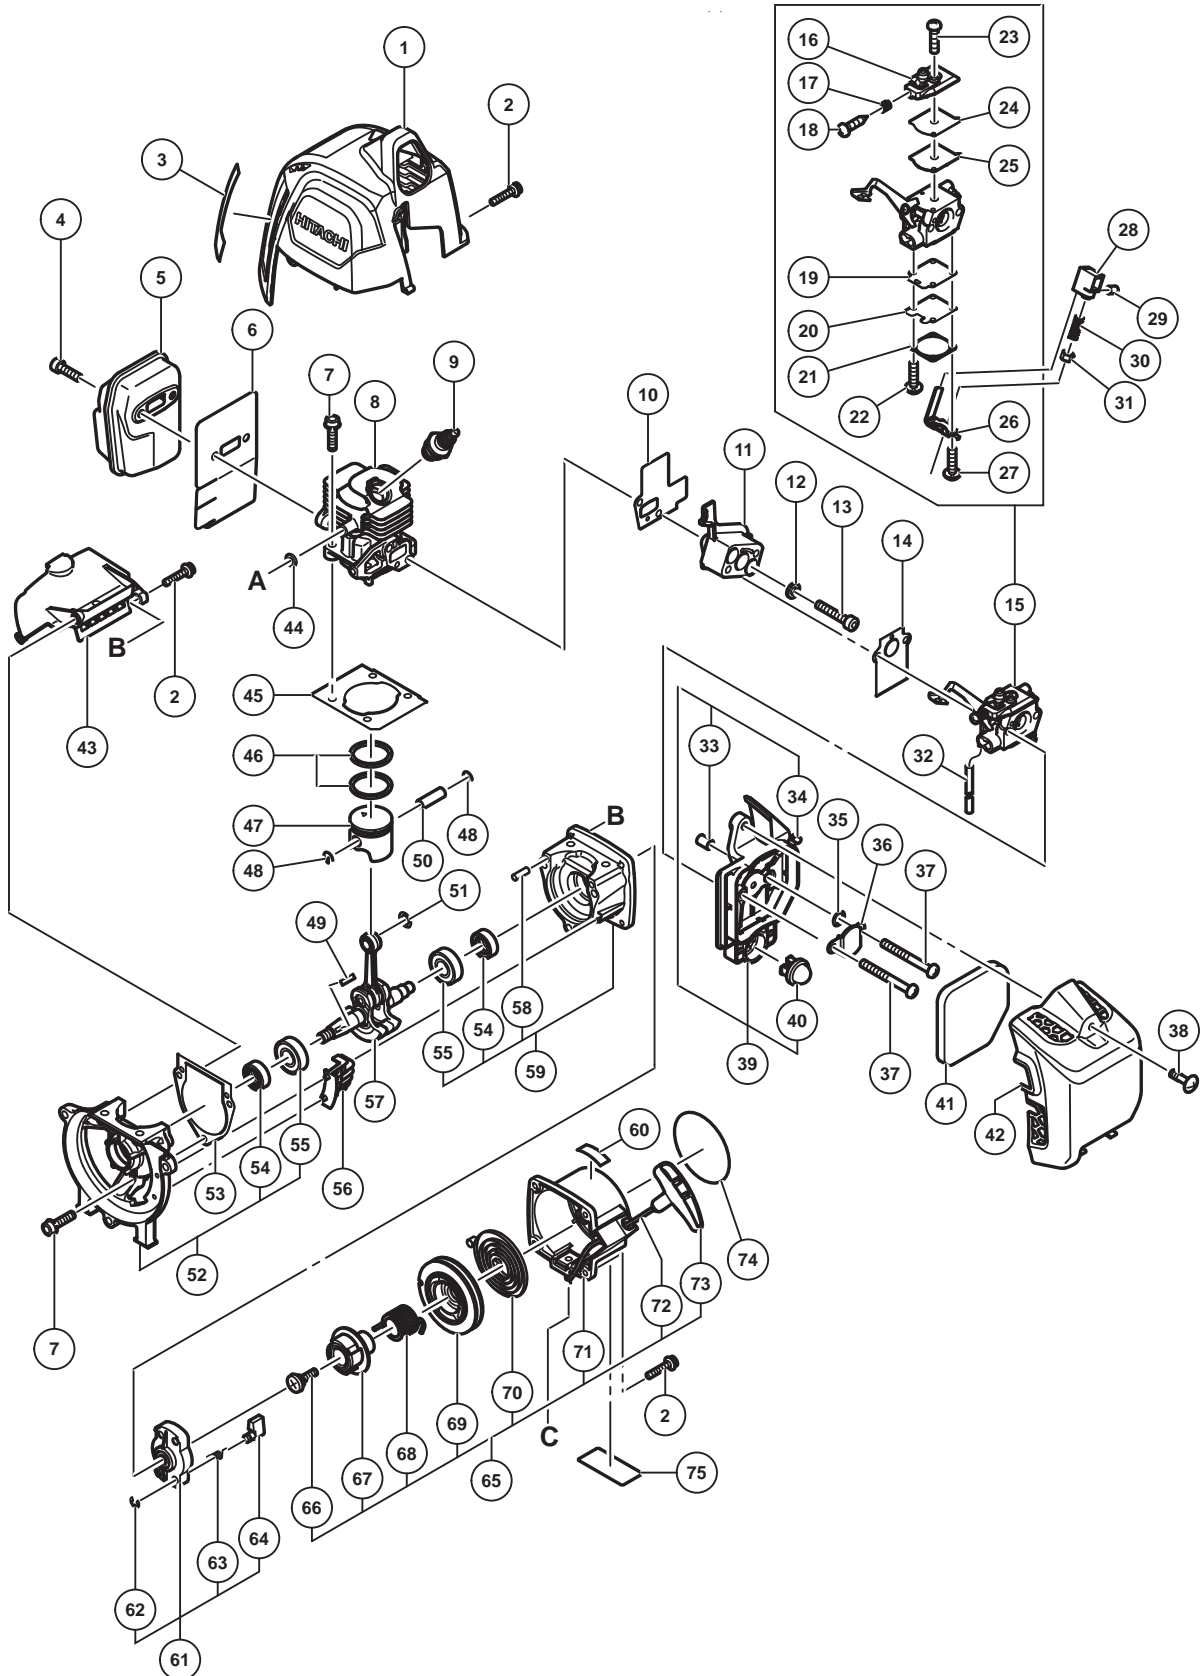

ENGINE TOOL PARTS LIST

GRASS TRIMMER / BRUSH CUTTER 2016-4-29
Model CG 24ECMP (E1)

PARTS

CG 24ECMP

ITEM NO.	CODE NO.	DESCRIPTION	NO. USED	REMARKS
1	6600546	CYLINDER COVER	1	
2	6600918	SEAL LOCK HEX. SOCKET HD. BOLT M4	5	
3		IDENTIFICATION LABEL	1	
4	6600518	SEAL LOCK HEX. SOCKET HD. BOLT M6 X 16	2	
5	6600908	MUFFLER	1	
6	6600517	HEAT PROTECTION PANEL	1	
7	6601339	HEX. SOCKET HD. BOLT (W/SP.WASHER) M5 X 22	7	
8	6600902	CYLINDER N24	1	
9	6600542	IGNITION PLUG (TORCH L7RTC)	1	
10	6600524	INTAKE PACKING	1	
11	6600533	CARBURETOR INSULATOR (ECM)	1	
12	6600910	SPRING WASHER D6	2	
13	6601358	SEAL LOCK HEX. SOCKET HD. BOLT M6 X 27	2	
14	6600534	CARBURETOR PACKING (ECM)	1	
15	6600535	CARBURETOR ASS'Y WT-1147	1	INCLUD.16-27
16	6601350	PUMP BODY	1	
17	6690766	IDLE ADJUST SPRING	1	
18	6690736	IDLE ADJUST SCREW	1	
19	6685220	DIAPHRAGM PACKING-METERING	1	
20	6684690	METERING DIAPHRAGM	1	
21	6685222	DIAPHRAGM COVER-METERING	1	
22	6685223	SET SCREW	2	
23	6685210	SCREW	1	
24	6685212	PUMP GASKET	1	
25	6685213	PUMP DIAPHRAGM	1	
26	6601352	BRACKET	1	
27	6601351	SCREW M3	2	
28	6600537	STOPPER SLIDER	1	
29	6600915	SET SCREW M3	1	
30	6600914	RETURN SPRING	1	
31	949567	LOCK NUT M6 (10 PCS.)	1	
32	6601329	FUEL PIPE (PINK)	1	
33	6601340	COLLAR M5	1	
34	6601342	CHOKE VALVE	1	
35	334242	WAVE WASHER 8	1	
36	6600913	SPIT BACK SHIELD	1	
37	6694914	SCREW M5 X 55	2	
38	6600532	SPECIAL SCREW M5	1	
39	6600912	AIR CLEANER BASE ASS'Y	1	INCLUD.33,34,40
40	6685139	PRIMING PUMP COMP.	1	
41	6600529	AIR CLEANER ELEMENT	1	
42	6600531	AIR CLEANER COVER	1	
43	6600541	MUFFLER TANK PARTITION	1	
44	6698700	GLASS WASHER	2	
45	6600510	CYLINDER PACKING	1	
46	6698404	PISTON RING	2	
47	6600904	PISTON (M)	1	
48	6684590	CIR CLIP	2	
49	6601343	WOODRUFF KEY 3 X 13 X 4.5	1	
50	6601344	PISTON PIN	1	