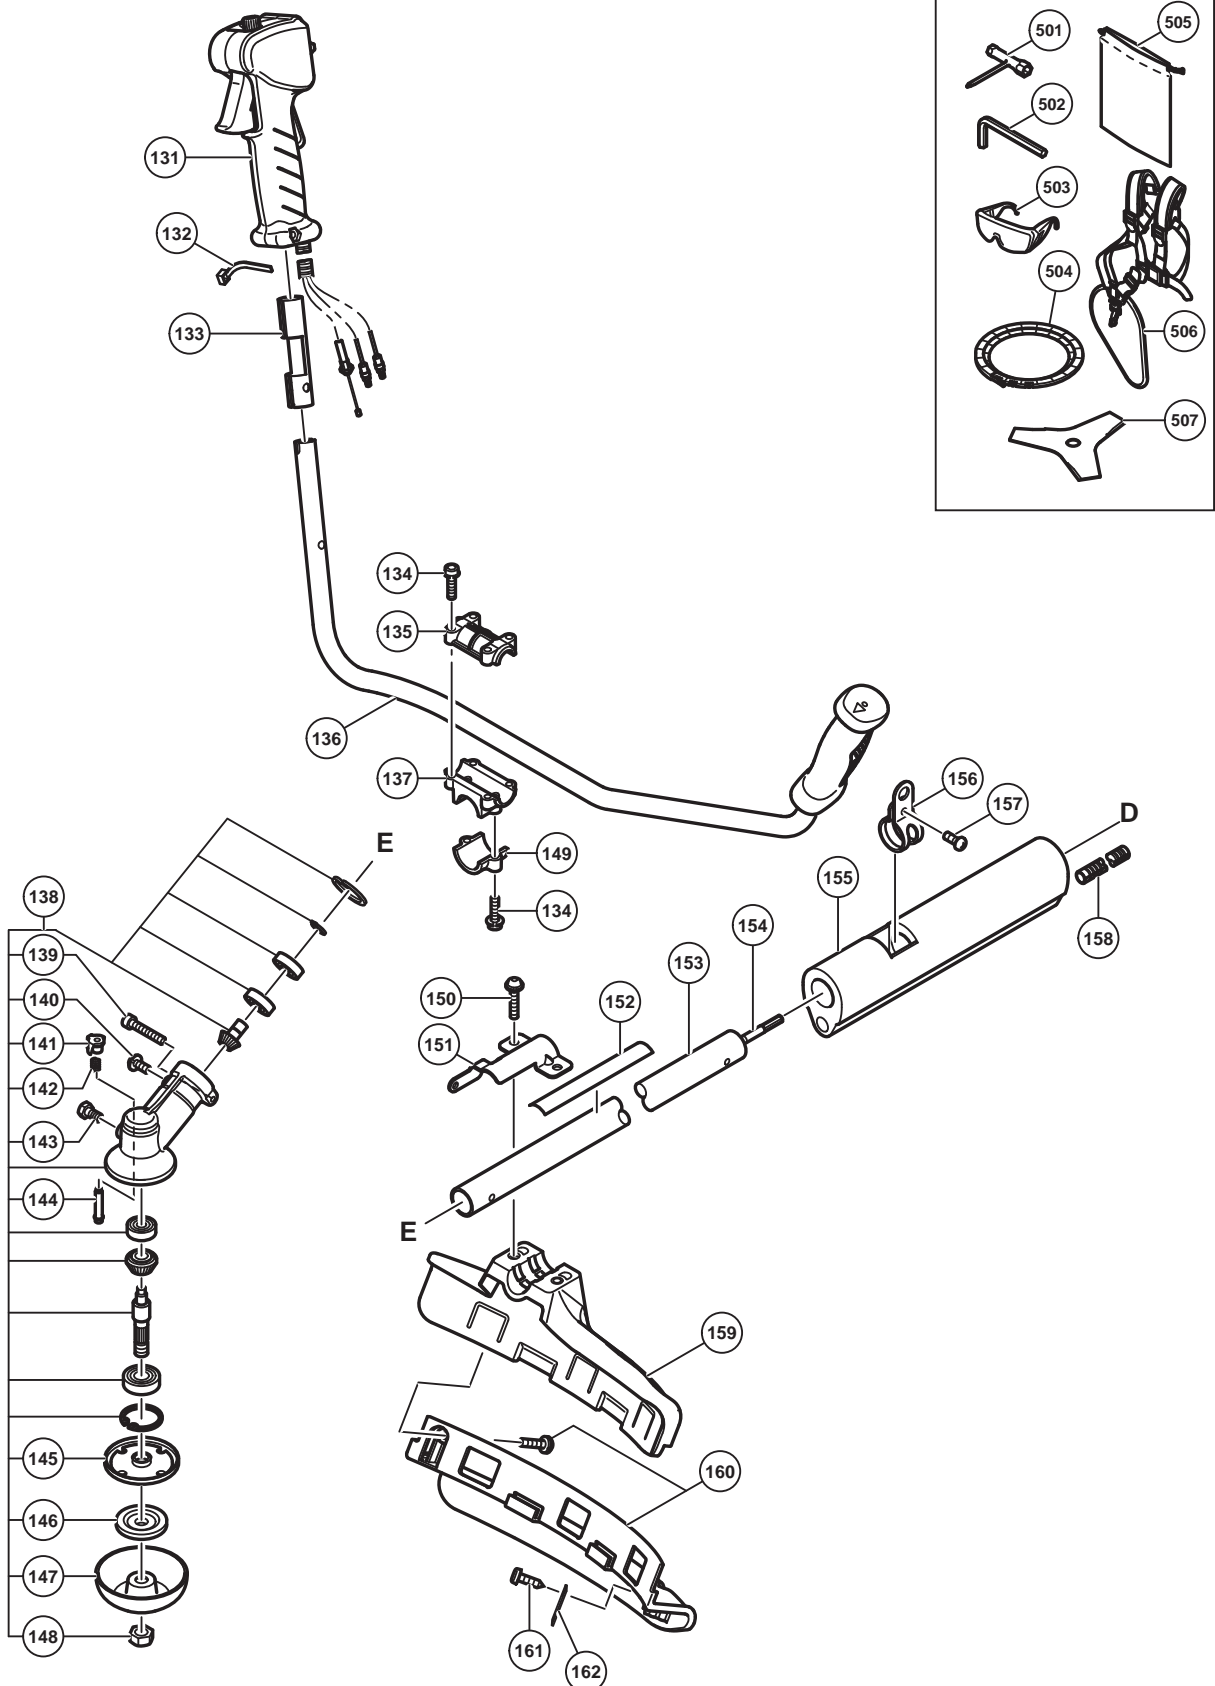

ENGINE TOOL PARTS LIST

GRASS TRIMMER / BRUSH CUTTER 2016-4-29
Model CG 24ECMP (E1)

PARTS

CG 24ECMP

ITEM NO.	CODE NO.	DESCRIPTION	NO. USED	REMARKS
1	6600546	CYLINDER COVER	1	
2	6600918	SEAL LOCK HEX. SOCKET HD. BOLT M4	5	
3		IDENTIFICATION LABEL	1	
4	6600518	SEAL LOCK HEX. SOCKET HD. BOLT M6 X 16	2	
5	6600908	MUFFLER	1	
6	6600517	HEAT PROTECTION PANEL	1	
7	6601339	HEX. SOCKET HD. BOLT (W/SP.WASHER) M5 X 22	7	
8	6600902	CYLINDER N24	1	
9	6600542	IGNITION PLUG (TORCH L7RTC)	1	
10	6600524	INTAKE PACKING	1	
11	6600533	CARBURETOR INSULATOR (ECM)	1	
12	6600910	SPRING WASHER D6	2	
13	6601358	SEAL LOCK HEX. SOCKET HD. BOLT M6 X 27	2	
14	6600534	CARBURETOR PACKING (ECM)	1	
15	6600535	CARBURETOR ASS'Y WT-1147	1	INCLUD.16-27
16	6601350	PUMP BODY	1	
17	6690766	IDLE ADJUST SPRING	1	
18	6690736	IDLE ADJUST SCREW	1	
19	6685220	DIAPHRAGM PACKING-METERING	1	
20	6684690	METERING DIAPHRAGM	1	
21	6685222	DIAPHRAGM COVER-METERING	1	
22	6685223	SET SCREW	2	
23	6685210	SCREW	1	
24	6685212	PUMP GASKET	1	
25	6685213	PUMP DIAPHRAGM	1	
26	6601352	BRACKET	1	
27	6601351	SCREW M3	2	
28	6600537	STOPPER SLIDER	1	
29	6600915	SET SCREW M3	1	
30	6600914	RETURN SPRING	1	
31	949567	LOCK NUT M6 (10 PCS.)	1	
32	6601329	FUEL PIPE (PINK)	1	
33	6601340	COLLAR M5	1	
34	6601342	CHOKE VALVE	1	
35	334242	WAVE WASHER 8	1	
36	6600913	SPIT BACK SHIELD	1	
37	6694914	SCREW M5 X 55	2	
38	6600532	SPECIAL SCREW M5	1	
39	6600912	AIR CLEANER BASE ASS'Y	1	INCLUD.33,34,40
40	6685139	PRIMING PUMP COMP.	1	
41	6600529	AIR CLEANER ELEMENT	1	
42	6600531	AIR CLEANER COVER	1	
43	6600541	MUFFLER TANK PARTITION	1	
44	6698700	GLASS WASHER	2	
45	6600510	CYLINDER PACKING	1	
46	6698404	PISTON RING	2	
47	6600904	PISTON (M)	1	
48	6684590	CIR CLIP	2	
49	6601343	WOODRUFF KEY 3 X 13 X 4.5	1	
50	6601344	PISTON PIN	1	